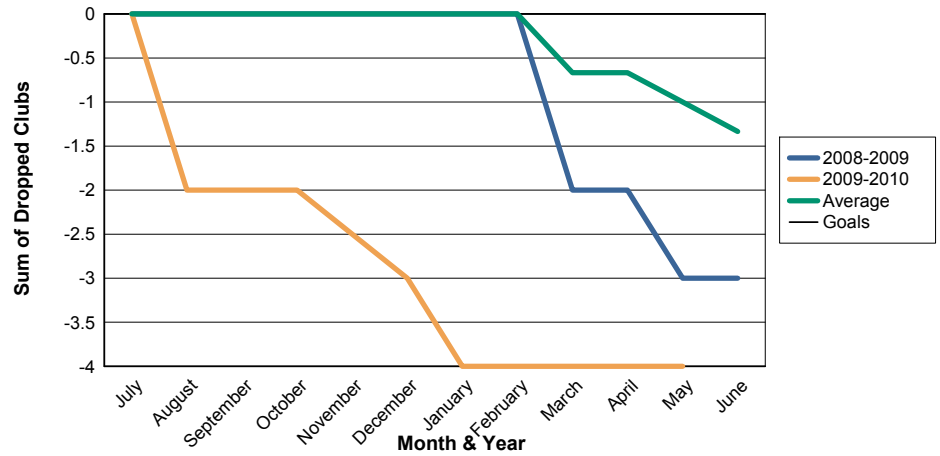

3 Year Comparisons for GMT Constitutional Area 1

By GMT District

As of May 2010

Sum of New Clubs/ Month & Year

For District 17 S

Sum of Dropped Clubs/ Month & Year

For District 17 S

Sum of Net Clubs/ Month & Year