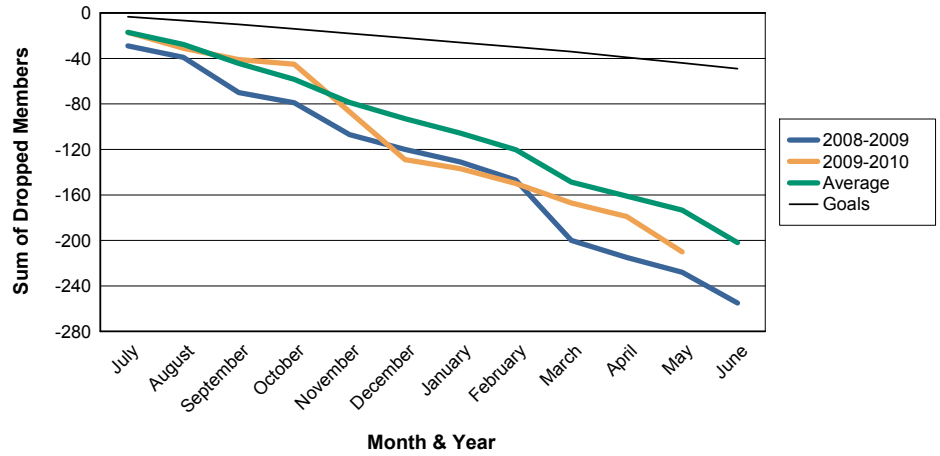

For District 17 S

Sum of Charter Members/ Month & Year

For District 17 S

3 Year Comparisons for GMT Constitutional Area 1

By GMT District

As of May 2010

Sum of New Members/ Month & Year

For District 17 S

Sum of Dropped Members/ Month & Year

For District 17 S

Sum of Net Members/ Month & Year

For District 17 S