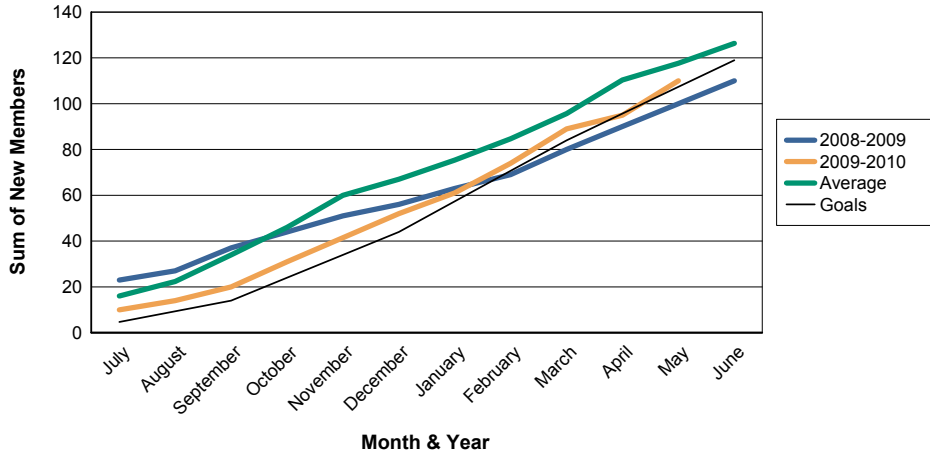

3 Year Comparisons for GMT Constitutional Area 1

By GMT District

As of May 2010

Sum of New Clubs/ Month & Year

For District 17 S

Sum of Dropped Clubs/ Month & Year

For District 17 S

Sum of Net Clubs/ Month & Year

For District 17 S

Sum of Charter Members/ Month & Year

For District 17 S

3 Year Comparisons for GMT Constitutional Area 1

By GMT District

As of May 2010

Sum of New Members/ Month & Year

For District 17 S

Sum of Dropped Members/ Month & Year

For District 17 S

Sum of Net Members/ Month & Year

For District 17 S