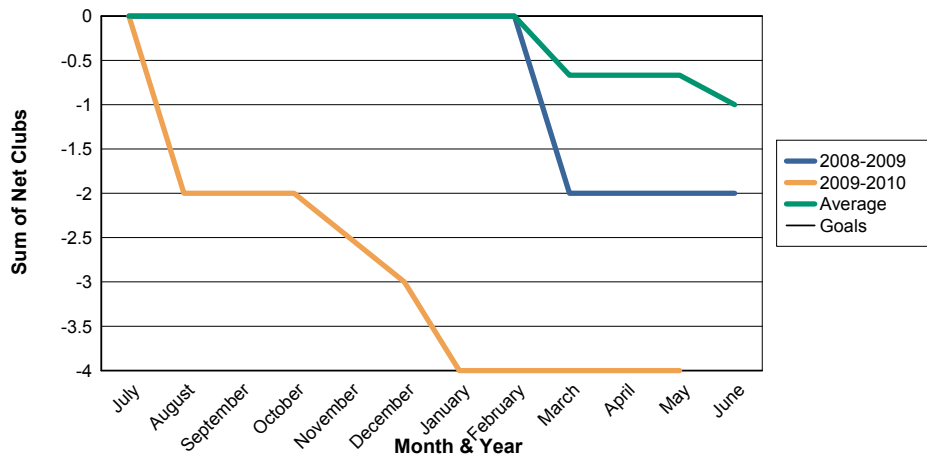

Sum of Net Clubs/ Month & Year

For District 17 S