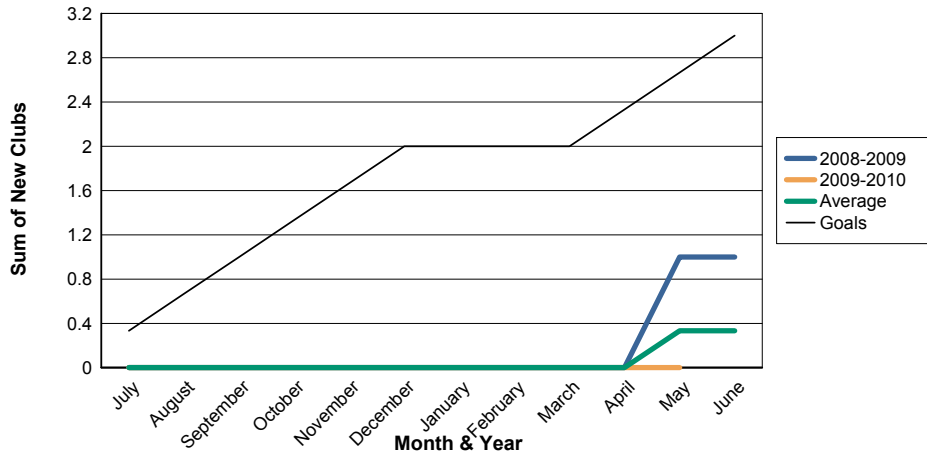

3 Year Comparisons for GMT Constitutional Area 1

By GMT District

As of May 2010

Sum of New Clubs/ Month & Year

For District 17 S

Sum of Dropped Clubs/ Month & Year

For District 17 S

Sum of Net Clubs/ Month & Year