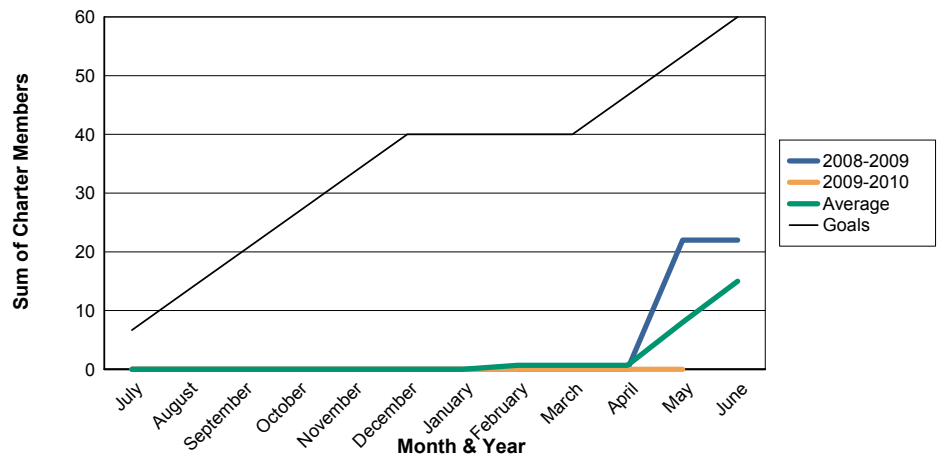

Sum of Charter Members/ Month & Year

For District 17 S